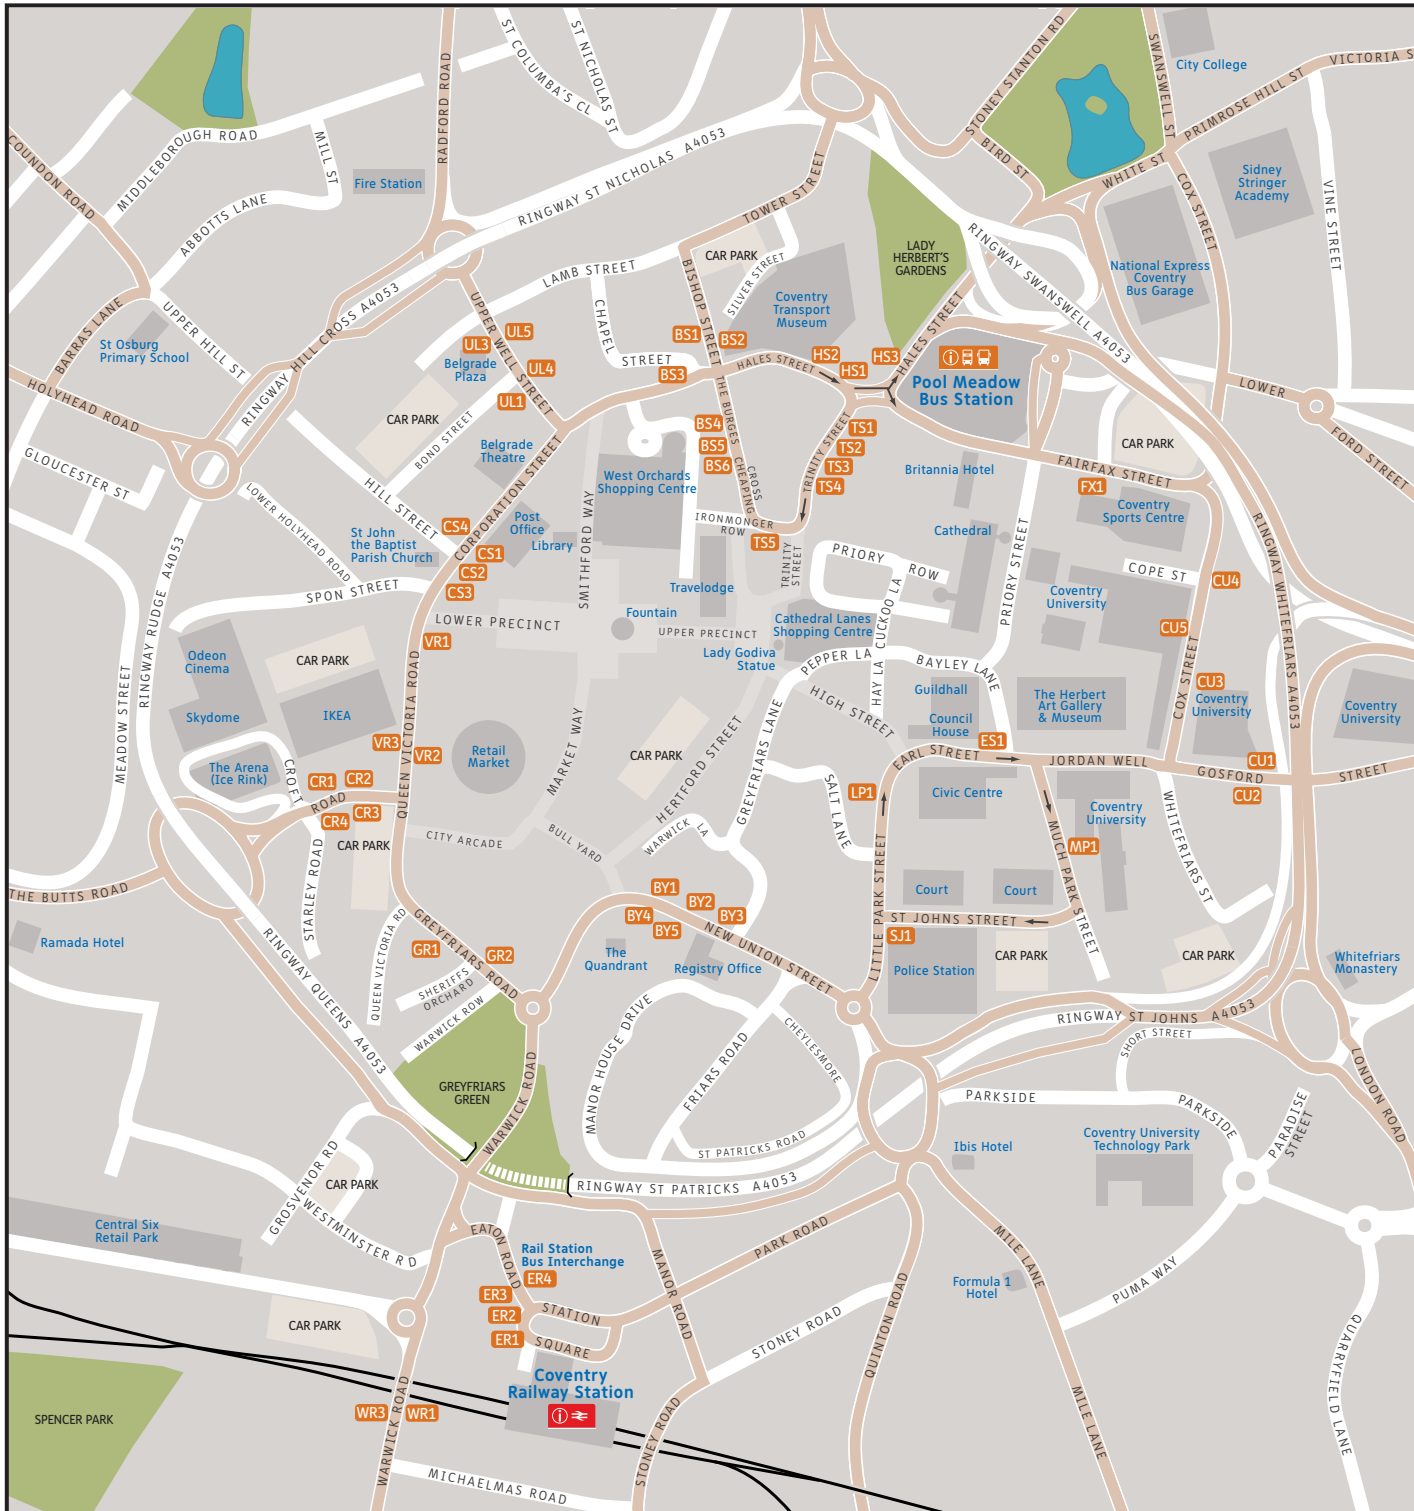

# City Centre and Pool Meadow Bus Station stops

Service	Destination	Pool Meadow Stop	City Centre Stops
1	Chapelfields		CU2, MP1, SJ1, BY4, ER3, WR1
1	University Hospital Coventry		WR3, ER2, BY2, LP1, ES1, CU1
4	Arena Park	U	CU2, CU5, BS6, BS1
4	University Hospital Coventry	N	BS2, CU4, CU3, CU1
5	Arena Park	G	CR1, CS4, BS3, BS6, UL3
5	Tile Hill Village	L	UL4, BS3, BS4, CS1, CR4
6 6A	Little Heath/Victoria Farm	M	CR2, CS4, BS3
6 6A	Tanyard Farm	K	BS4, CS1, CR3
7	Brownhill Green	G	BS6, UL3
8 8A	Coventry Rail Station	R	CU2, CU5, TS5, CS2, VR2, GR2, ER4
8 8A	Walsgrave Business Park/Wood End	P	ER1, BY2, LP1, ES1, CU4, CU3, CU1
9 9A	Wainbody	R	CU2, CU5, TS5, CS2, VR2, GR2, ER4
9 9A	University Hospital Coventry	P	ER1, BY2, LP1, ES1, CU5, FX1, CU4, CU3, CU1
10	Bell Green	N	CR2, CS4, BS3, CU4, CU3, CU1
10	Eastern Green	J	CU2, CU5, FX1, BS5, CS1, CR3
11 11U 12X	University of Warwick/Leamington Spa	S	CU4, CU3, MP1, SJ1, BY4, ER3, WR1
13 13A	Whitmore Park		CU2, CU5, FX1, BS5, UL1
13 13A	Willenhall		UL4, HS1, CU4, CU3, CU1
16	Keresley Village		CU2, CU5, FX1, BS5, UL1
16	Warwickshire Shopping Park		UL4, BS3, HS2, CU4, CU3, CU1
16A	Keresley Village		BS5, UL1
16A	Warwickshire Shopping Park		UL4, HS2
17B	North Warks College		TS3
18 19	Tile Hill Village/Westwood Business Park	L	BS4, CS1, CR4
18A	Tile Hill Village	L	BS4, CS1, GR2, WR1
20	Bedworth		TS4, BS1
20A	University Hospital Coventry		TS4, BS1
20E	Longford (Oban Road)		TS4, BS1
21	Willenhall		TS1, VR1, GR2, BY1
21	Wood End		BY5, GR1, VR3, CS4, HS2
23 23A	Allesley Park		LP1, ES1, CU5, FX1, TS2, BS6, UL3
23 23A	Fenside		UL5, BS3, HS2, BS4, CS3, VR2, GR2, BY1
27A	Middlemarch Business Park	E	
30	Lentons Lane	F	
41	Stonehouse Estate/Airport Retail Park	E	CU4, CU3, MP1, SJ1
42	Coundon	G	BS6, UL3
47	Cannon Park	F	BS6, CS3, CR4
48	Atherstone/Leicester		TS3, BS1
55 56 57	Nuneaton		TS3, BS1
74	Nuneaton	E	CU4, CU3, CU1
82	Solihull	F	BS6, UL3
86	Rugby		BY5, GR1, VR3, CS4, HS1, CU4, CU3, CU1
87	Solihull	H	TS5, CS2, VR2, GR2, WR1
89	Solihull		BY3, WR1
539	Kenilworth	F	CU4, CU3, MP1, SJ1, BY4, WR1
580	Rugby	F	CU4, CU3, MP1, SJ1, BY4, WR1*
585	Coventry Rail Station		CU2, CU5, FX1, TS5, CS2, VR2, GR2, ER4
585	Rugby	Q	ER1, GR1, VR3, CS4, BS3, CU4, CU3, CU1
735	Ansley Village	E	BS5, UL1
U17	Leamington Spa		GR1, CS4, TS2, CU4, CU3, MP1, SJ1, BY4, WR1
X1	Birmingham	H	BS6, UL3
X6	Leicester	E	CU4, CU3, CU1
X17	Warwick		WR3, GR1, VR3, CS4, TS2, CU4, CU3, MP1, SJ1, BY4, WR1
X18 18	Stratford upon Avon		HS1, CS3, GR2, BY3
X30 X31	Ansty Park		ER2, BY2, LP1, ES1, CU5, FX1
X48	Nuneaton		TS3, BS1
X68	Leamington Spa		TS2, CS3, GR2, BY3
X69	Kenilworth		TS2, CS3, GR2, BY3
	Express Coach Services	A-C	