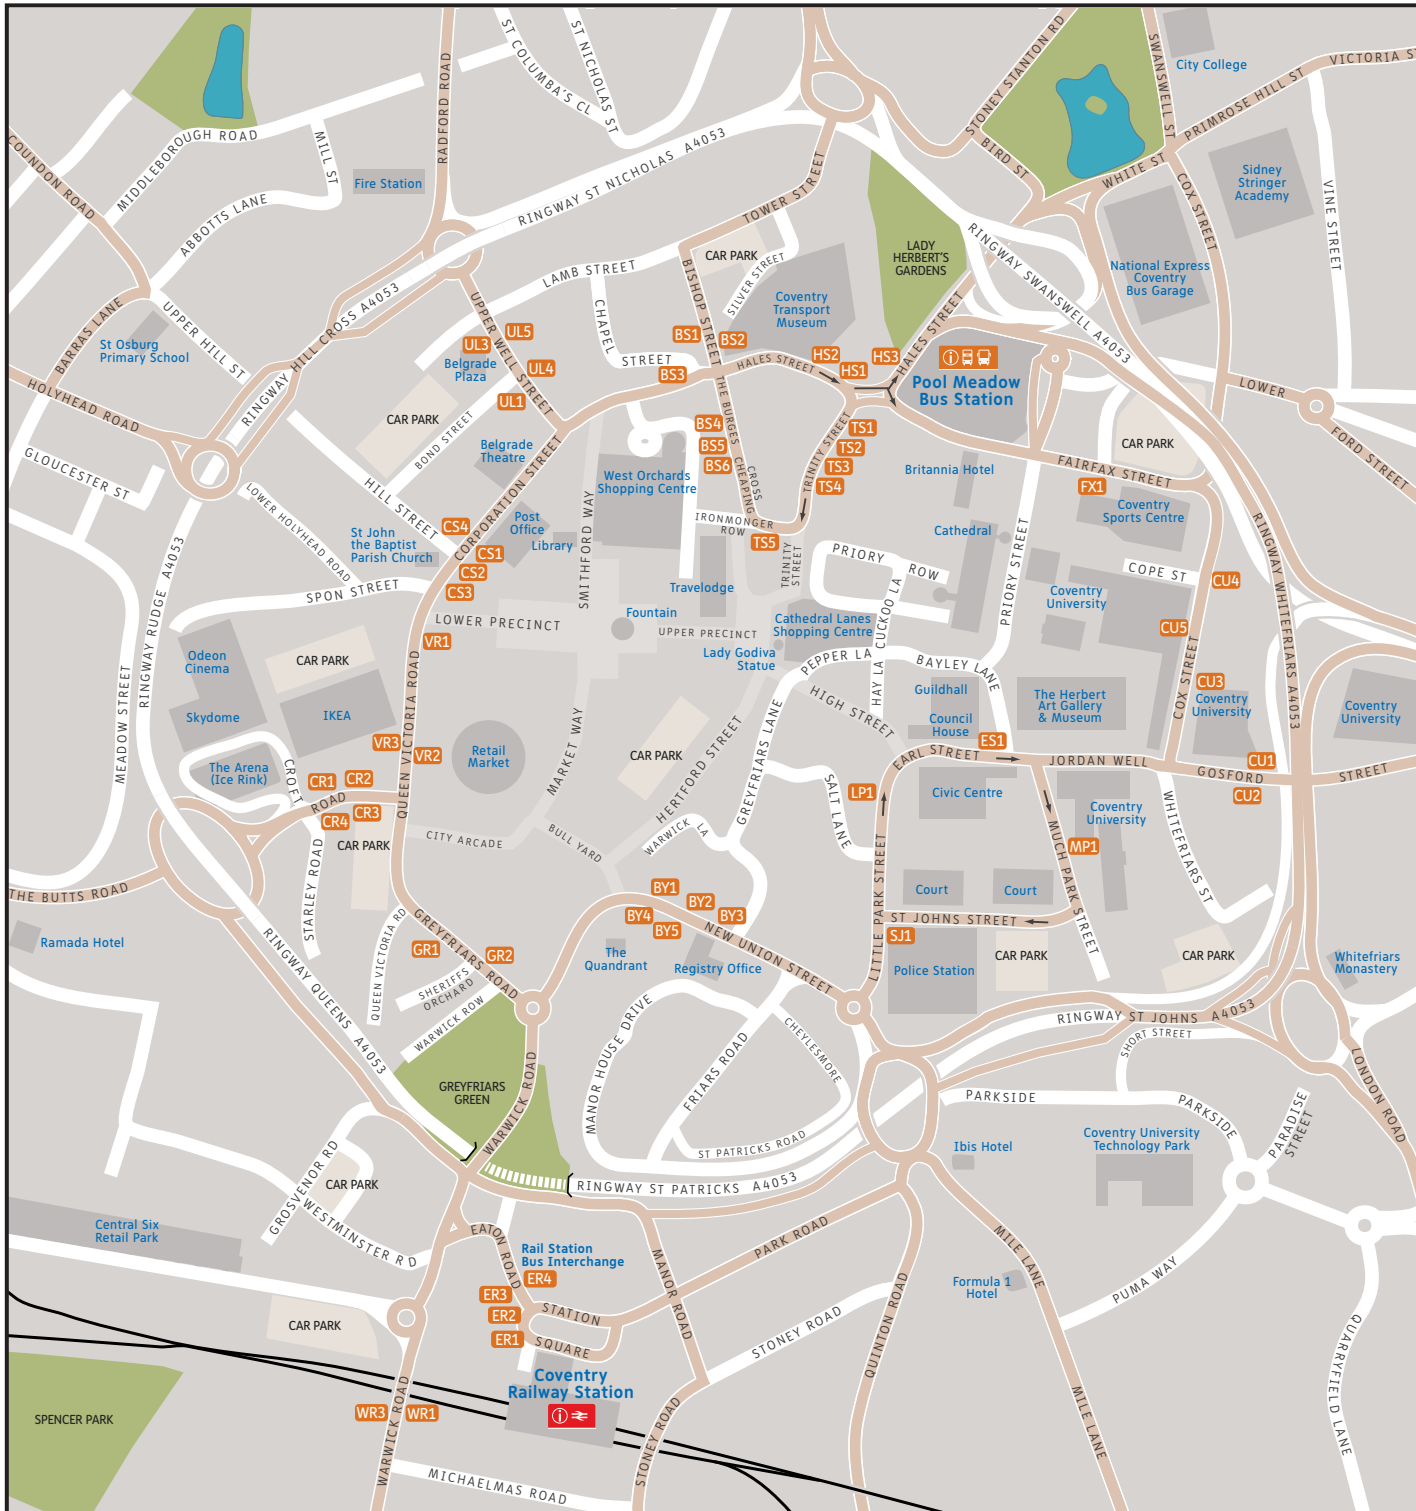

City Centre and Pool Meadow Bus Station stops

Service	Destination	Pool Meadow Stop	City Centre Stops
1	Chapelfields		CU2, MP1, SJ1, BY4, ER3, WR1
1	University Hospital Coventry		WR3, ER2, BY2, LP1, ES1, CU1
4	Arena Park	U	CU2, CU5, BS6, BS1
4	University Hospital Coventry	N	BS2, CU4, CU3, CU1
5	Arena Park	G	CR1, CS4, BS3, BS6, UL3
5	Tile Hill Village	L	UL4, BS3, BS4, CS1, CR4
6 6A	Little Heath/Victoria Farm	M	CR2, CS4, BS3
6 6A	Tanyard Farm	K	BS4, CS1, CR3
7	Brownhill Green	G	BS6, UL3
8 8A	Coventry Rail Station	R	CU2, CU5, TS5, CS2, VR2, GR2, ER4
8 8A	Walsgrave Business Park/Wood End	P	ER1, BY2, LP1, ES1, CU4, CU3, CU1
9 9A	Wainbody	R	CU2, CU5, TS5, CS2, VR2, GR2, ER4
9 9A	University Hospital Coventry	P	ER1, BY2, LP1, ES1, CU5, FX1, CU4, CU3, CU1
10	Bell Green	N	CR2, CS4, BS3, CU4, CU3, CU1
10	Eastern Green	J	CU2, CU5, FX1, BS5, CS1, CR3
11 11U 12X	University of Warwick/Leamington Spa	S	CU4, CU3, MP1, SJ1, BY4, ER3, WR1
13 13A	Whitmore Park		CU2, CU5, FX1, BS5, UL1
13 13A	Willenhall		UL4, HS1, CU4, CU3, CU1
16	Keresley Village		CU2, CU5, FX1, BS5, UL1
16	Warwickshire Shopping Park		UL4, BS3, HS2, CU4, CU3, CU1
16A	Keresley Village		BS5, UL1
16A	Warwickshire Shopping Park		UL4, HS2
17B	North Warks College		TS3
18 19	Tile Hill Village/Westwood Business Park	L	BS4, CS1, CR4
18A	Tile Hill Village	L	BS4, CS1, GR2, WR1
20	Bedworth		TS4, BS1
20A	University Hospital Coventry		TS4, BS1
20E	Longford (Oban Road)		TS4, BS1
21	Willenhall		TS1, VR1, GR2, BY1
21	Wood End		BY5, GR1, VR3, CS4, HS2
23 23A	Allesley Park		LP1, ES1, CU5, FX1, TS2, BS6, UL3
23 23A	Fenside		UL5, BS3, HS2, BS4, CS3, VR2, GR2, BY1
27A	Middlemarch Business Park	E	
30	Lentons Lane	E	
41	Stonehouse Estate	D	CU4, CU3, MP1, SJ1
42	Coundon	G	BS6, UL3
47	Cannon Park	F	BS6, CS3, CR4
48	Atherstone/Leicester		TS3, BS1
55 56 57	Nuneaton		TS3, BS1
74	Nuneaton	D	CU4, CU3, CU1
82	Solihull	F	BS6, UL3
85 585	Coventry Rail Station		CU2, CU5, FX1, TS5, CS2, VR2, GR2, ER4
85	University Hospital Coventry	Q	ER1, GR1, VR3, CS4, BS3, CU4, CU3, CU1
86	Rugby		BY5, GR1, VR3, CS4, HS1, CU4, CU3, CU1
87	Solihull	H	TS5, CS2, VR2, GR2, WR1
539	Kenilworth	F	CU4, CU3, MP1, SJ1, BY4, WR1
580	Rugby	F	CU4, CU3, MP1, SJ1, BY4, WR1*
585	Rugby	Q	ER1, GR1, VR3, CS4, BS3, CU4, CU3, CU1
735	Ansley Village	D	BS5, UL1
U17	Leamington Spa		GR1, CS4, TS2, CU4, CU3, MP1, SJ1, BY4, WR1
X1	Birmingham	H	BS6, UL3
X6	Leicester	D	CU4, CU3, CU1
X17	Warwick		GR1, VR3, CS4, TS2, CU4, CU3, MP1, SJ1, BY4, WR1
X18 18	Stratford upon Avon		HS1, CS3, GR2, BY3
X30 X31	Ansty Park		ER2, BY2, LP1, ES1, CU5, FX1
X48	Nuneaton		TS3, BS1
X68	Leamington Spa		TS2, CS3, GR2, BY3
X69	Kenilworth		TS2, CS3, GR2, BY3
	Express Coach Services	A-C	