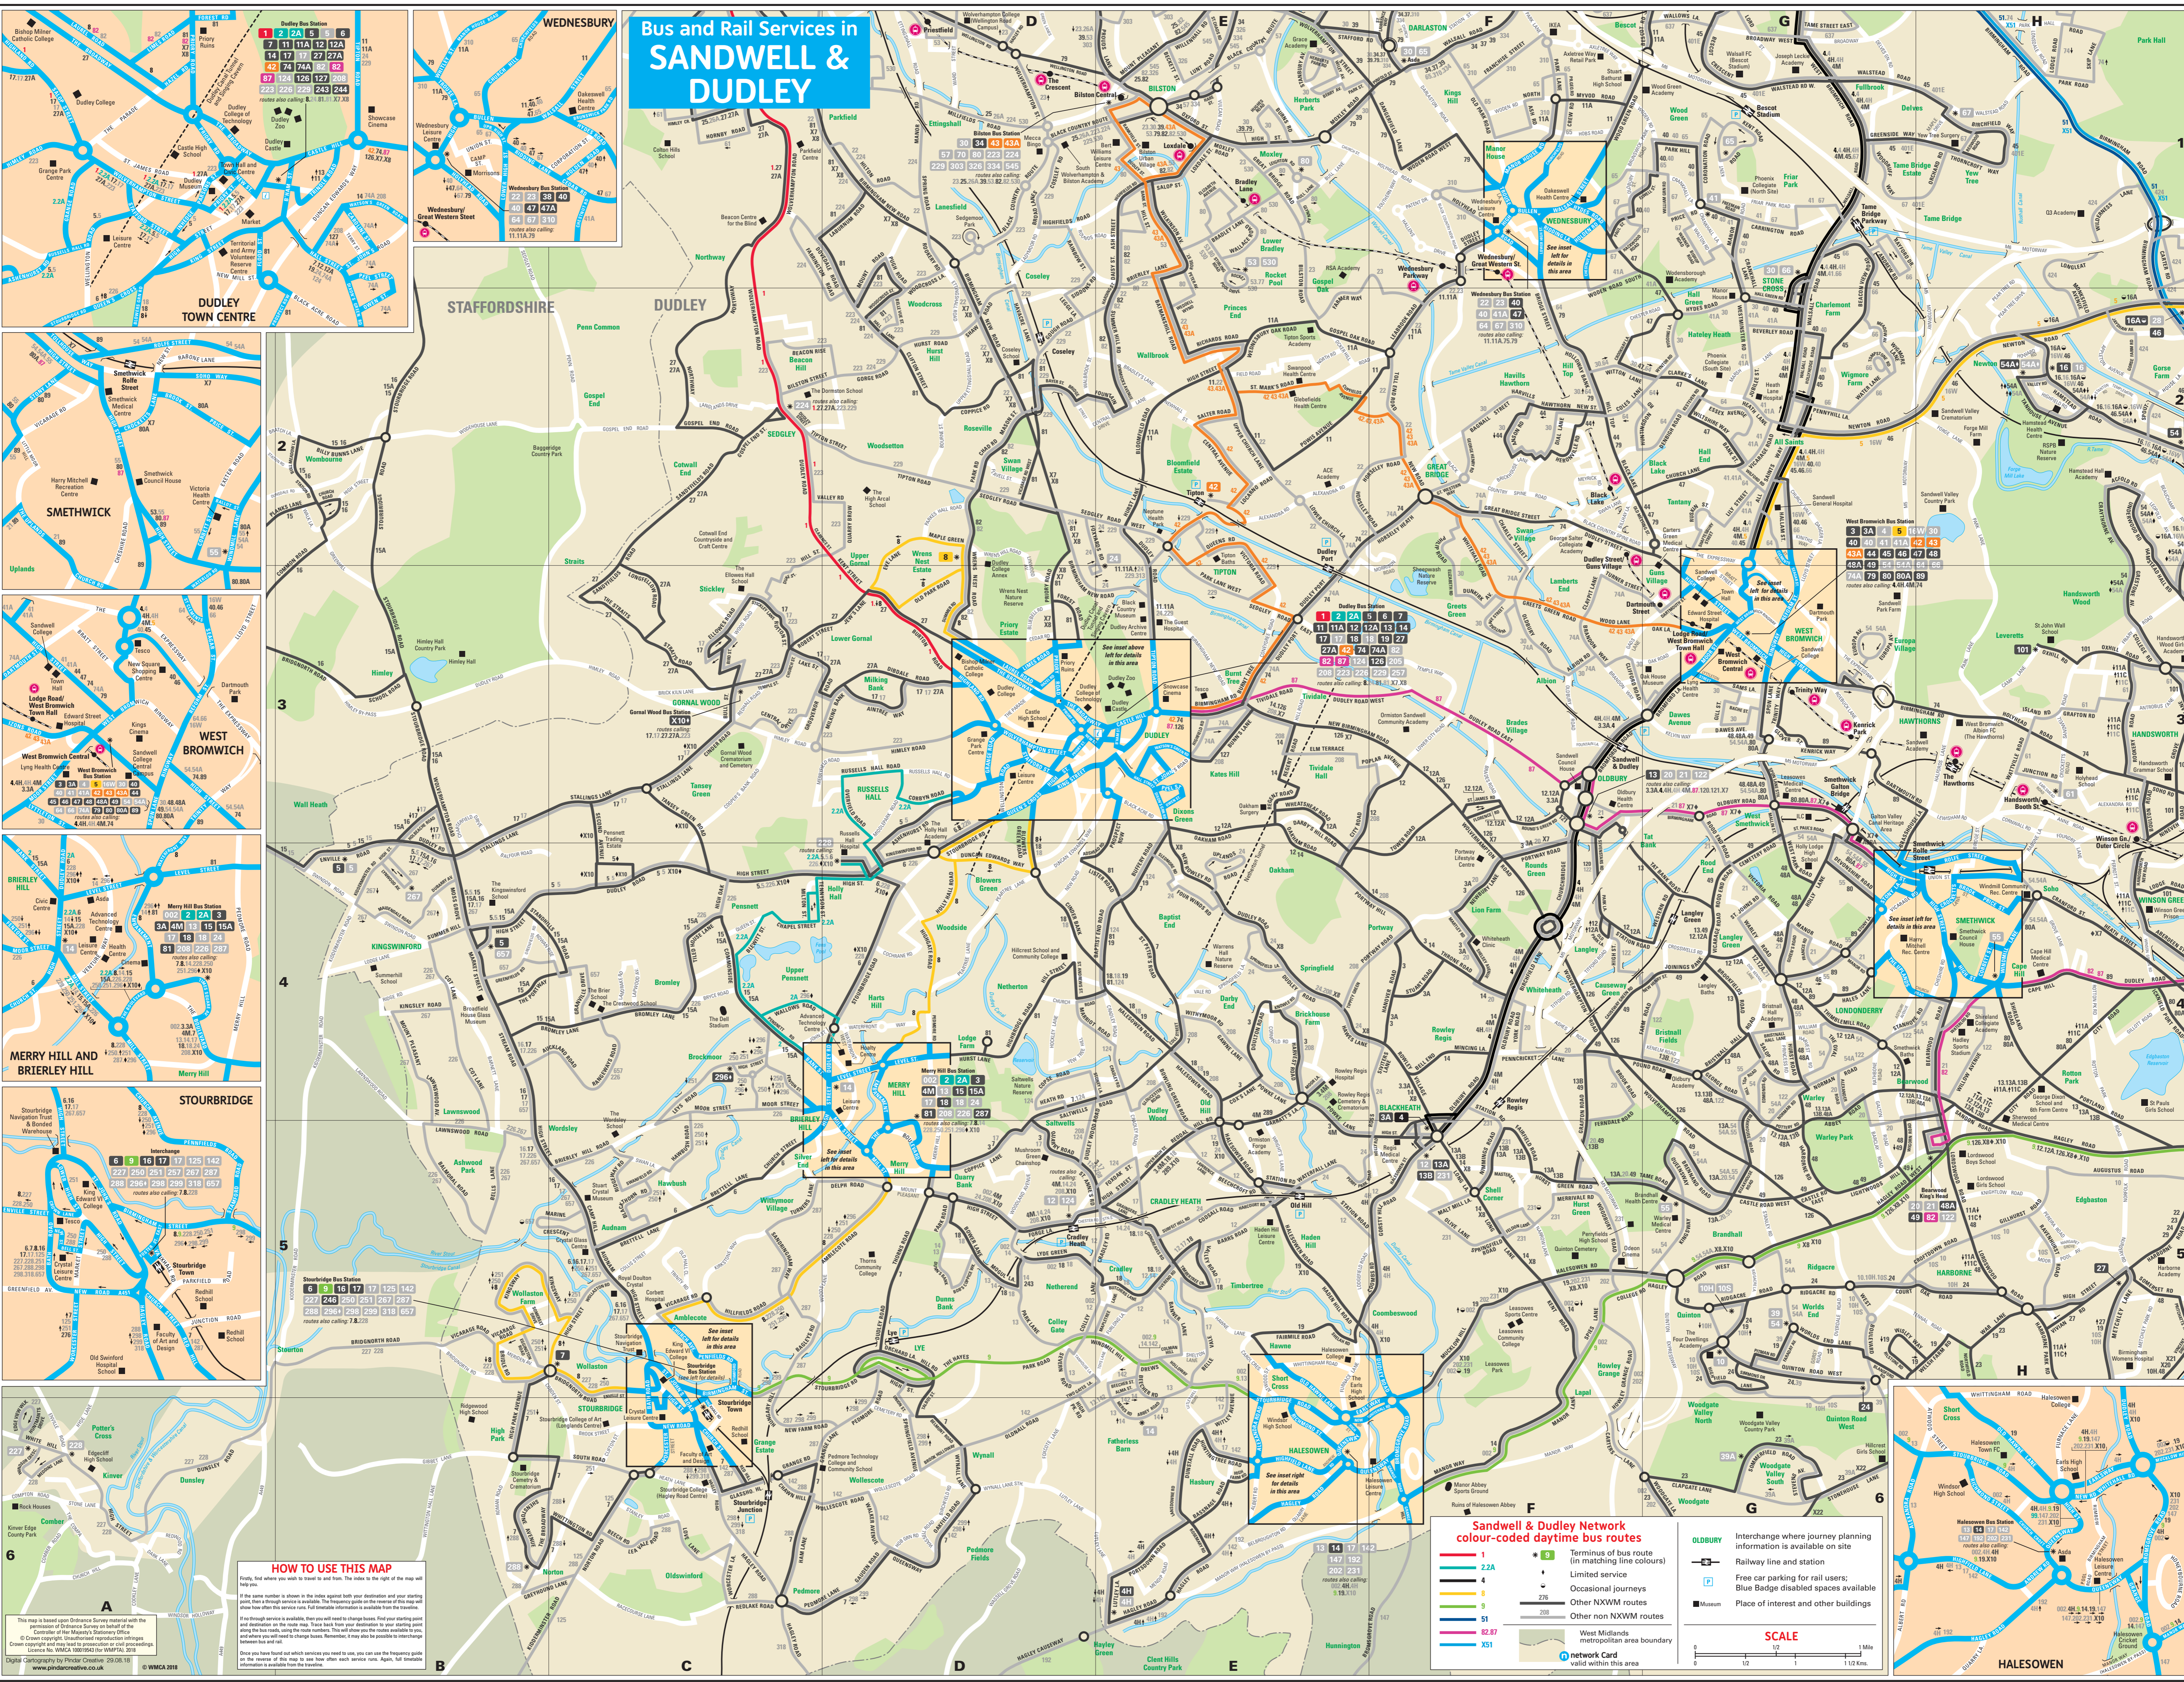

Bus and Rail Services in SANDWELL & DUDLEY

DUDLEY TOWN CENTRE

Dudley Bus Station
1 2 3 4 5 6
7 11 11A 12 12A
14 17 17A 27 27A
42 74 74A 82 82
87 124 126 127 208
223 226 228 243 244
routes also calling: 81, 81A, X7, X8

SMETHWICK

Smethwick Bus Station
1 2 3 4 5 6
7 11 11A 12 12A
14 17 17A 27 27A
42 74 74A 82 82
87 124 126 127 208
223 226 228 243 244
routes also calling: 81, 81A, X7, X8

WEST BROMWICH

West Bromwich Bus Station
1 2 3 4 5 6
7 11 11A 12 12A
14 17 17A 27 27A
42 74 74A 82 82
87 124 126 127 208
223 226 228 243 244
routes also calling: 81, 81A, X7, X8

MERRY HILL AND BRIERLEY HILL

Merry Hill Bus Station
1 2 3 4 5 6
7 11 11A 12 12A
14 17 17A 27 27A
42 74 74A 82 82
87 124 126 127 208
223 226 228 243 244
routes also calling: 81, 81A, X7, X8

STOURBRIDGE

Stourbridge Bus Station
1 2 3 4 5 6
7 11 11A 12 12A
14 17 17A 27 27A
42 74 74A 82 82
87 124 126 127 208
223 226 228 243 244
routes also calling: 81, 81A, X7, X8

HOW TO USE THIS MAP

Firstly, find where you wish to travel to and from. The index at the right of the map will help you.

If the same number is shown in the index against both your destination and your starting point, then a through service is available. The frequency guide on the reverse of this map will show how often the service runs. Full timetable information is available from the website.

If through services are available, then you will need to change buses. The pair starting point and destination in the index, then take the route number from the starting point and the route number from the destination, using the route numbers. This will show you the routes available to you, and where you will need to change buses. However, it may also be possible to interchange between bus and rail.

Once you have found out which services you need to use, you can use the frequency guide on the reverse of this map to see how often each service runs. Again, full timetable information is available from the website.

www.pindirective.co.uk