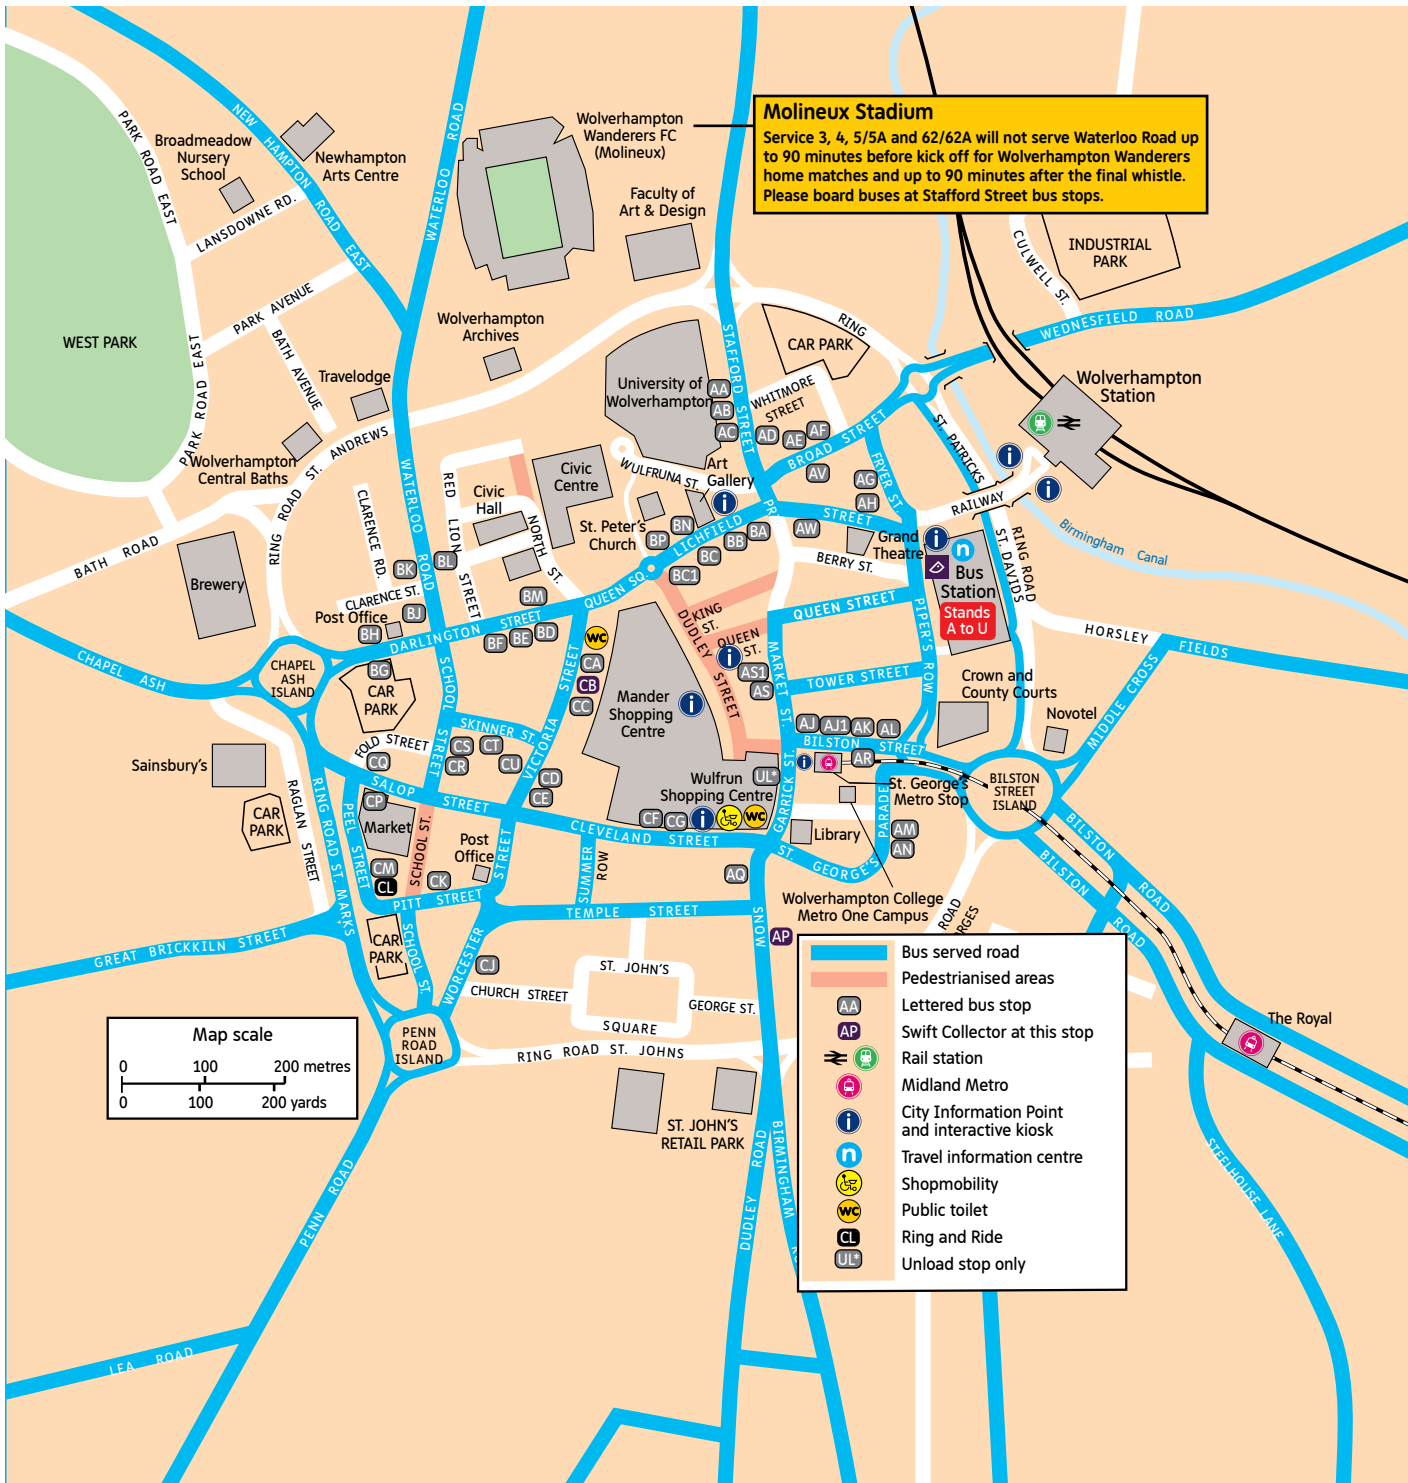

Plan your trip
on the go!

search for Network West Midlands App