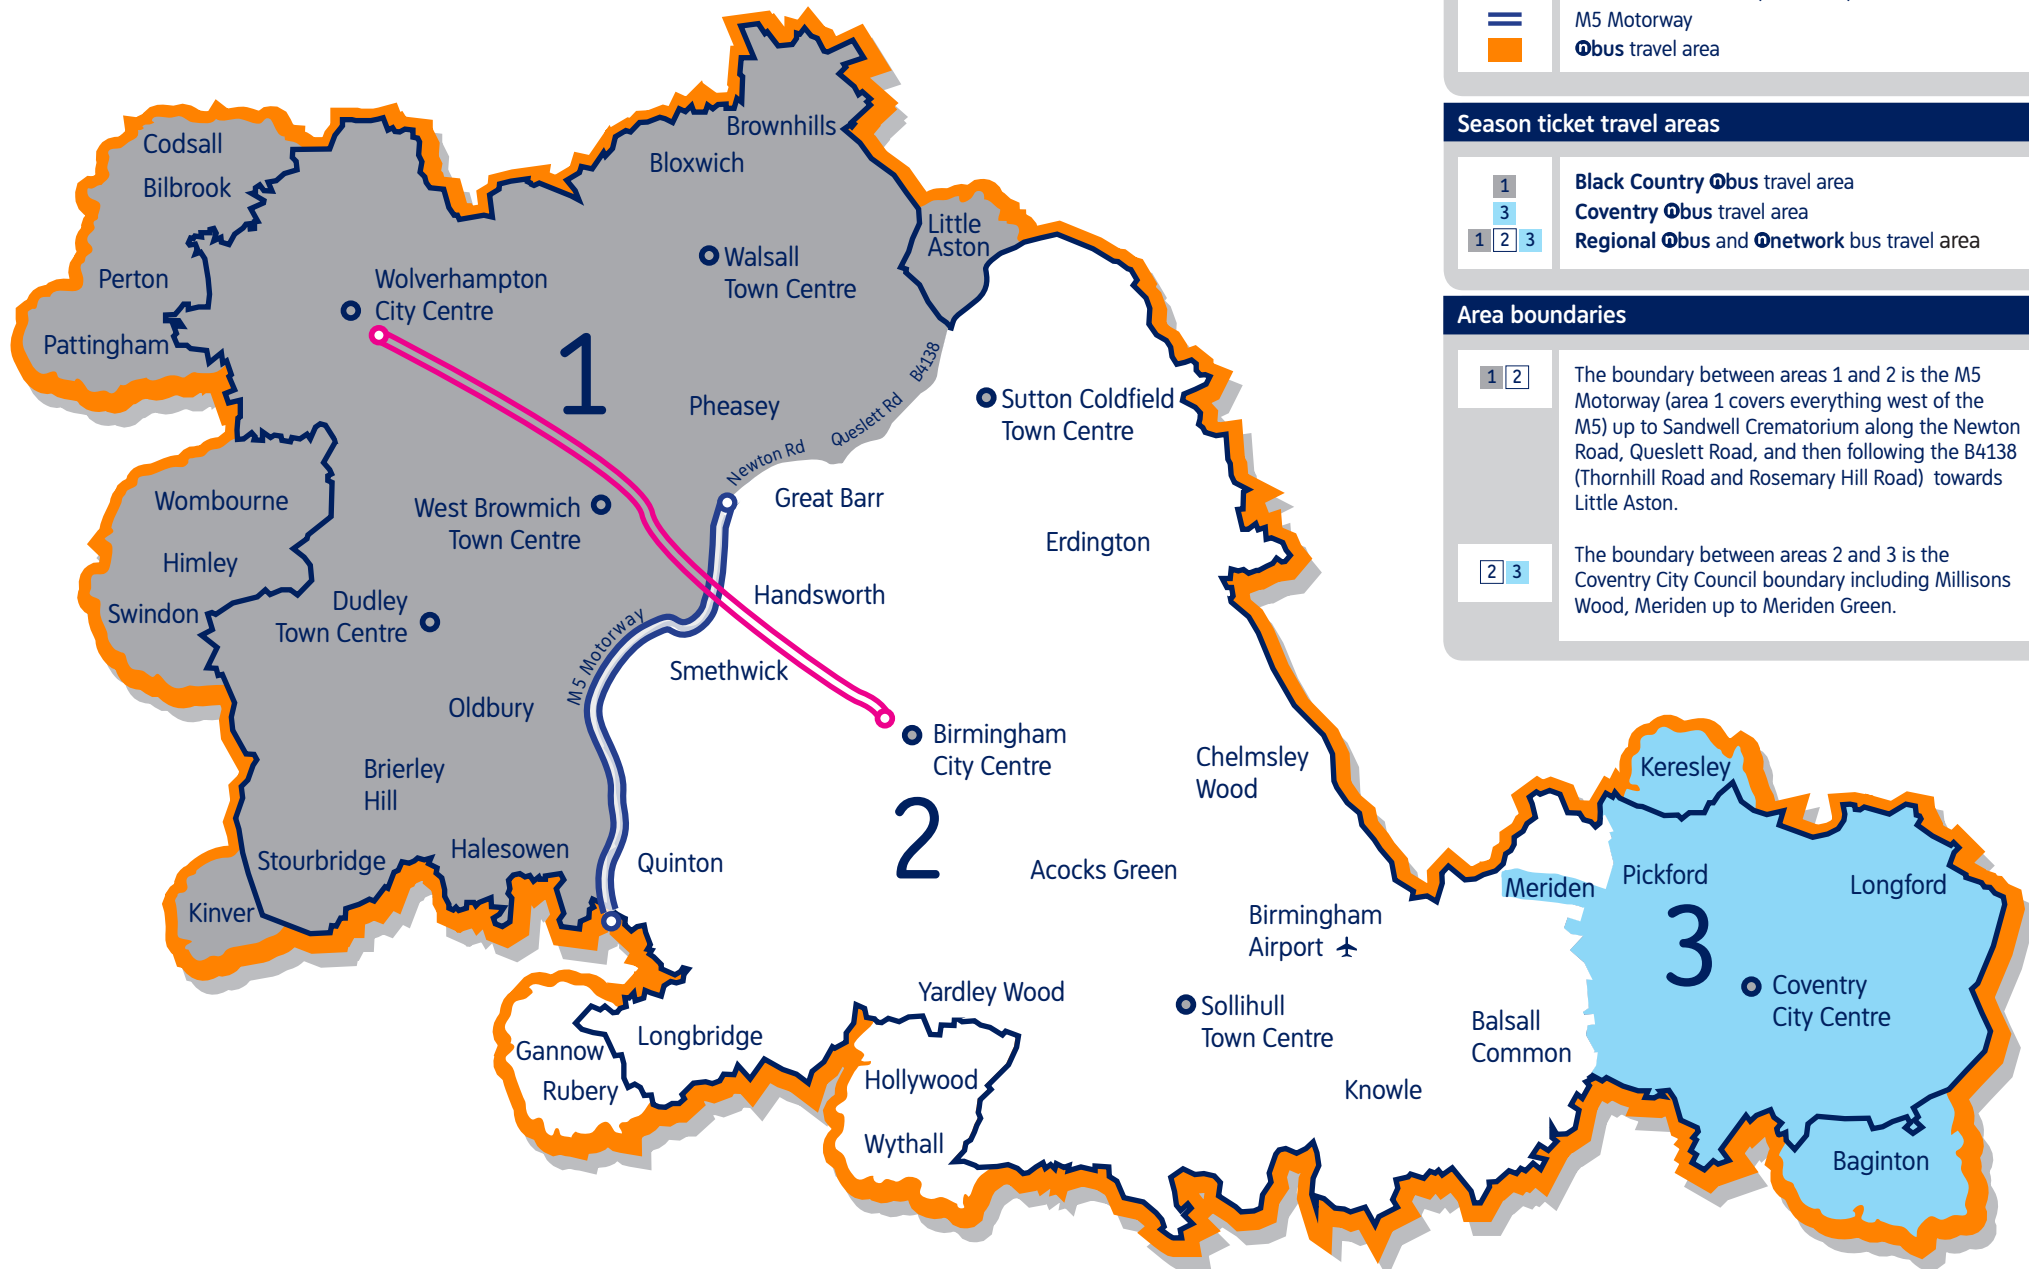

@bus Travel Area

Key	
	Midland Metro Line (@bus + Metro tickets available)
	West Midlands county boundary
	M5 Motorway
	@bus travel area

Season ticket travel areas	
	Black Country @bus travel area
	Coventry @bus travel area
	Regional @bus and @network bus travel area

Area boundaries	
	The boundary between areas 1 and 2 is the M5 Motorway (area 1 covers everything west of the M5) up to Sandwell Crematorium along the Newton Road, Queslett Road, and then following the B4138 (Thornhill Road and Rosemary Hill Road) towards Little Aston.
	The boundary between areas 2 and 3 is the Coventry City Council boundary including Millisons Wood, Meriden up to Meriden Green.