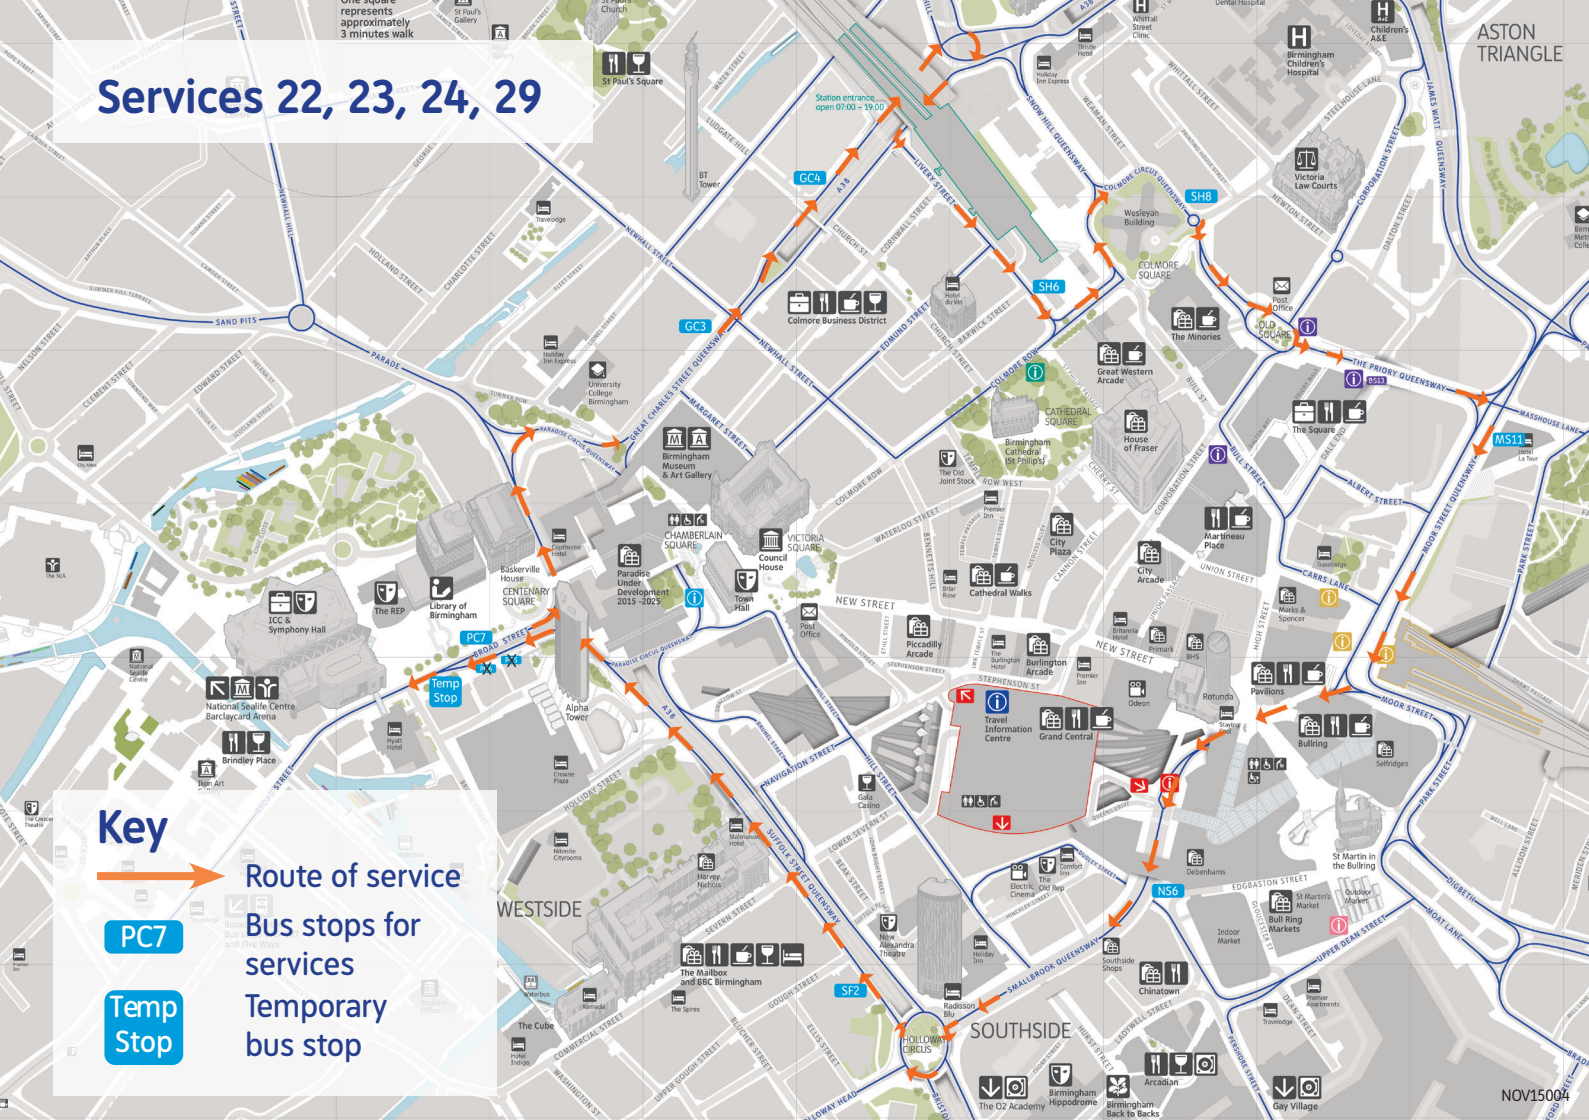

represents approximately 3 minutes walk

# Services 22, 23, 24, 29

## Key

Route of service

Bus stops for services

Temporary bus stop